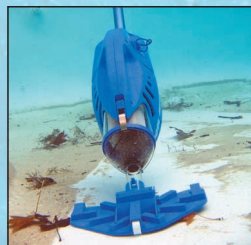

Cleans ENTIRE Pool